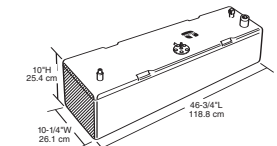

Part No. Model No. Description / Dimensions
640030 TP18L 16.5 gallons / 62.5 liters
36" L x 18" W x 7" H

Part No. Model No. Description / Dimensions
640040 TP18T 18 gallons / 68.1 liters
26" L x 15-3/4" W x 11-1/2" H

Part No. Model No. Description / Dimensions
640052 TP18TT **Starboard side** (shown) withdrawal
18 gallons / 68.1 liters / 5" W @ bottom,
38-3/4" L x 8-1/4" W @ top x 17-1/2" H

640065 TP18TTP

Port side withdrawal
18 gallons / 68.1 liters / 5" W @ bottom,
38-3/4" L x 8-1/4" W @ top x 17-1/2" H

Part No. Model No. Description / Dimensions
640058 TP18G 18 gallons / 68.1 liters
58-1/4" L x 6" W x 14-3/4" H

Part No. Model No. Description / Dimensions
640062 TP18S 18 gallons / 68.1 liters
26" L x 11-3/4" W x 16" H

Part No. Model No. Description / Dimensions
640055 TP18C 18 gallons / 68.1 liters
18-1/2" L x 14" W x 18" H

Part No. Model No. Description / Dimensions
640061 TP18SC 18 gallons / 68.1 liters
46-3/4" L x 10-1/4" W x 10" H