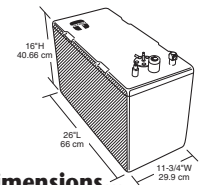

Part No. Model No. Description / Dimensions
640059 TP12SC 12 gallons / 45.4 liters
32" L x 10-1/2" W x 10-1/4" H

Part No. Model No. Description / Dimensions
640060 TP12S 12 gallons / 45.4 liters
18" L x 11-3/4" W x 16-3/4" H

Part No. Model No. Description / Dimensions
640030 TP18L 16.5 gallons / 62.5 liters
36" L x 18" W x 7" H

Part No. Model No. Description / Dimensions
640040 TP18T 18 gallons / 68.1 liters
26" L x 15-3/4" W x 11-1/2" H

Part No. Model No. Description / Dimensions
640052 TP18TT **Starboard side** (shown) withdrawal
18 gallons / 68.1 liters / 5" W @ bottom,
38-3/4" L x 8-1/4" W @ top x 17-1/2" H

640065 TP18TTP

Port side withdrawal
18 gallons / 68.1 liters / 5" W @ bottom,
38-3/4" L x 8-1/4" W @ top x 17-1/2" H

Part No. Model No. Description / Dimensions
640058 TP18G 18 gallons / 68.1 liters
58-1/4" L x 6" W x 14-3/4" H

Part No. Model No. Description / Dimensions
640062 TP18S 18 gallons / 68.1 liters
26" L x 11-3/4" W x 16" H