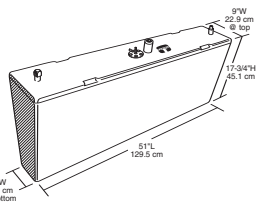

Part No. Model No. Description / Dimensions
640055 TP18C 18 gallons / 68.1 liters
18-1/2" L x 14" W x 18" H

Part No. Model No. Description / Dimensions
640061 TP18SC 18 gallons / 68.1 liters
46-3/4" L x 10-1/4" W x 10" H

Below Deck Plastic Fuel Tanks

100% individually tested for quality! Meets & exceeds industry standards (ABYC, USCG, CE, ISO)

Part No. Model No. Description / Dimensions
 640054 TP18D 18.25 gallons / 69.1 liters
 18-3/4" L x 18-1/4" W x 14" H

Part No. Model No. Description / Dimensions
 640051 TP25L 23 gallons / 87.1 liters
 47" L x 18" W x 7-1/4" H

Part No. Model No. Description / Dimensions
 640050 TP24T 24 gallons / 90.8 liters
 36" L x 16" W x 11-1/2" H

Part No. Model No. Description / Dimensions
 640053 TP25TT Starboard side withdrawal 25 gallons / 94.6 liters / 5" W @ bottom, 51" L x 9" W @ top x 17-3/4" H

Part No. Model No. Description / Dimensions
 640066 TP25TTP Port side withdrawal 25 gallons / 94.6 liters / 5" W @ bottom, 51" L x 9" W @ top x 17-3/4" H