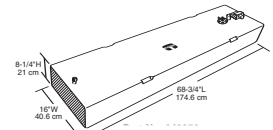

Part No. Model No. Description / Dimensions
 640053 TP25TT Starboard side withdrawal 25 gallons / 94.6 liters / 5" W @ bottom, 51" L x 9" W @ top x 17-3/4" H

Part No. Model No. Description / Dimensions
 640066 TP25TTP Port side withdrawal 25 gallons / 94.6 liters / 5" W @ bottom, 51" L x 9" W @ top x 17-3/4" H

Part No. Model No. Description / Dimensions
 640063 TP27S 27 gallons / 102.2 liters
 36" L x 12" W x 16" H

Allow 4-1/2" for fittings

Part No. Model No. Description / Dimensions
 640068 TP30BV "V" bottom 23 gallons / 87.1 liters
 63-1/2" L x 22-1/4" W x 7" H

Allow 4-1/2" for fittings

Part No. Model No. Description / Dimensions
 640064 TP30V "V" bottom 29 gallons / 109.1 liters
 63-3/8" L x 22-1/2" W x 8" H

Allow 4-1/2" for fittings

Part No. Model No. Description / Dimensions
 640067 TP29V "V" bottom 29 gallons / 109.1 liters
 43" L x 25-3/4" W x 8-3/4" H

Part No. Model No. Description / Dimensions
 640056 TP36G90 36 gallons / 136.3 liters
 68-3/4" L x 16" W x 8-1/4" H

Part No. Model No. Description / Dimensions
 640057 TP50N 50 gallons / 189.3 liters
 45" L x 12-1/2" W x 22" H