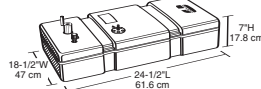

Part No. Model No. Description / Dimensions
640010 TP12L 11 gallons / 41.6 liters
24-1/2" L x 18-1/2" W x 7" H

Part No. Model No. Description / Dimensions
640020 TP12T 11.5 gallons / 43.5 liters
20" L x 14-1/4" W x 11-1/2" H

Part No. Model No. Description / Dimensions
640030 TP18L 16.5 gallons / 62.5 liters
36" L x 18" W x 7" H

Part No. Model No. Description / Dimensions
640040 TP18T 18 gallons / 68.1 liters
26" L x 15-3/4" W x 11-1/2" H

Part No. Model No. Description / Dimensions
 640063 TP27S 27 gallons / 102.2 liters
 36" L x 12" W x 16" H

Allow 4-1/2" for fittings

Part No. Model No. Description / Dimensions
 640068 TP30BV "V" bottom 23 gallons / 87.1 liters
 63-1/2" L x 22-1/4" W x 7" H

Allow 4-1/2" for fittings

Part No. Model No. Description / Dimensions
 640064 TP30V "V" bottom 29 gallons / 109.1 liters
 63-3/8" L x 22-1/2" W x 8" H

Allow 4-1/2" for fittings

Part No. Model No. Description / Dimensions
 640067 TP29V "V" bottom 29 gallons / 109.1 liters
 43" L x 25-3/4" W x 8-3/4" H