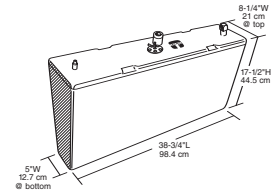

Part No. Model No. Description / Dimensions
640010 TP12L 11 gallons / 41.6 liters
24-1/2" L x 18-1/2" W x 7" H

Part No. Model No. Description / Dimensions
640020 TP12T 11.5 gallons / 43.5 liters
20" L x 14-1/4" W x 11-1/2" H

Part No. Model No. Description / Dimensions
640059 TP12SC 12 gallons / 45.4 liters
32" L x 10-1/2" W x 10-1/4" H

Part No. Model No. Description / Dimensions
640060 TP12S 12 gallons / 45.4 liters
18" L x 11-3/4" W x 16-3/4" H

Part No. Model No. Description / Dimensions
640030 TP18L 16.5 gallons / 62.5 liters
36" L x 18" W x 7" H

Part No. Model No. Description / Dimensions
640040 TP18T 18 gallons / 68.1 liters
26" L x 15-3/4" W x 11-1/2" H

Part No. Model No. Description / Dimensions
640052 TP18TT **Starboard side** (shown) withdrawal
18 gallons / 68.1 liters / 5" W @ bottom,
38-3/4" L x 8-1/4" W @ top x 17-1/2" H

640065 TP18TTP

Port side withdrawal
18 gallons / 68.1 liters / 5" W @ bottom,
38-3/4" L x 8-1/4" W @ top x 17-1/2" H