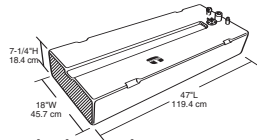

Part No. Model No. Description / Dimensions
640052 TP18TT **Starboard side** (shown) withdrawal
18 gallons / 68.1 liters / 5" W @ bottom,
38-3/4" L x 8-1/4" W @ top x 17-1/2" H

640065 TP18TTP

Port side withdrawal
18 gallons / 68.1 liters / 5" W @ bottom,
38-3/4" L x 8-1/4" W @ top x 17-1/2" H

Part No. Model No. Description / Dimensions
640058 TP18G 18 gallons / 68.1 liters
58-1/4" L x 6" W x 14-3/4" H

Part No. Model No. Description / Dimensions
640062 TP18S 18 gallons / 68.1 liters
26" L x 11-3/4" W x 16" H

Part No. Model No. Description / Dimensions
640055 TP18C 18 gallons / 68.1 liters
18-1/2" L x 14" W x 18" H

Part No. Model No. Description / Dimensions
640061 TP18SC 18 gallons / 68.1 liters
46-3/4" L x 10-1/4" W x 10" H

Part No. Model No. Description / Dimensions
 640051 TP25L 23 gallons / 87.1 liters
 47" L x 18" W x 7-1/4" H

Part No. Model No. Description / Dimensions
 640050 TP24T 24 gallons / 90.8 liters
 36" L x 16" W x 11-1/2" H