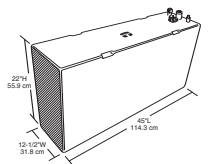

Part No. Model No. Description / Dimensions
 640053 TP25TT Starboard side withdrawal 25 gallons / 94.6 liters / 5" W @ bottom, 51" L x 9" W @ top x 17-3/4" H

Part No. Model No. Description / Dimensions
 640066 TP25TTP Port side withdrawal 25 gallons / 94.6 liters / 5" W @ bottom, 51" L x 9" W @ top x 17-3/4" H

Part No. Model No. Description / Dimensions
 640063 TP27S 27 gallons / 102.2 liters
 36" L x 12" W x 16" H

Allow 4-1/2" for fittings

Part No. Model No. Description / Dimensions
 640068 TP30BV "V" bottom 23 gallons / 87.1 liters
 63-1/2" L x 22-1/4" W x 7" H

Allow 4-1/2" for fittings

Part No. Model No. Description / Dimensions
 640064 TP30V "V" bottom 29 gallons / 109.1 liters
 63-3/8" L x 22-1/2" W x 8" H

Allow 4-1/2" for fittings

Part No. Model No. Description / Dimensions
 640067 TP29V "V" bottom 29 gallons / 109.1 liters
 43" L x 25-3/4" W x 8-3/4" H

Part No. Model No. Description / Dimensions
 640056 TP36G90 36 gallons / 136.3 liters
 68-3/4" L x 16" W x 8-1/4" H

Part No. Model No. Description / Dimensions
 640057 TP50N 50 gallons / 189.3 liters
 45" L x 12-1/2" W x 22" H