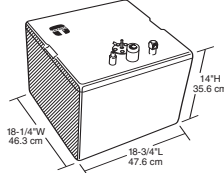

Below Deck Plastic Fuel Tanks

100% individually tested for quality! Meets & exceeds industry standards (ABYC, USCG, CE, ISO)

Part No. Model No. Description / Dimensions
640054 TP18D 18.25 gallons / 69.1 liters
18-3/4" L x 18-1/4" W x 14" H