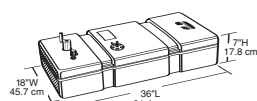

Part No. Model No. Description / Dimensions
640010 TP12L 11 gallons / 41.6 liters
24-1/2" L x 18-1/2" W x 7" H

Part No. Model No. Description / Dimensions
640020 TP12T 11.5 gallons / 43.5 liters
20" L x 14-1/4" W x 11-1/2" H

Part No. Model No. Description / Dimensions
640059 TP12SC 12 gallons / 45.4 liters
32" L x 10-1/2" W x 10-1/4" H

Part No. Model No. Description / Dimensions
640060 TP12S 12 gallons / 45.4 liters
18" L x 11-3/4" W x 16-3/4" H

Part No. Model No. Description / Dimensions
640030 TP18L 16.5 gallons / 62.5 liters
36" L x 18" W x 7" H

Part No. Model No. Description / Dimensions
640040 TP18T 18 gallons / 68.1 liters
26" L x 15-3/4" W x 11-1/2" H

Part No. Model No. Description / Dimensions
640052 TP18TT **Starboard side** (shown) withdrawal
18 gallons / 68.1 liters / 5" W @ bottom,
38-3/4" L x 8-1/4" W @ top x 17-1/2" H

640065 TP18TTP

Port side withdrawal
18 gallons / 68.1 liters / 5" W @ bottom,
38-3/4" L x 8-1/4" W @ top x 17-1/2" H