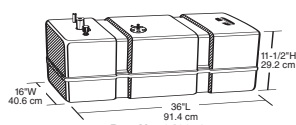

Part No. Model No. Description / Dimensions
640055 TP18C 18 gallons / 68.1 liters
18-1/2" L x 14" W x 18" H

Part No. Model No. Description / Dimensions
640061 TP18SC 18 gallons / 68.1 liters
46-3/4" L x 10-1/4" W x 10" H

Below Deck Plastic Fuel Tanks

100% individually tested for quality! Meets & exceeds industry standards (ABYC, USCG, CE, ISO)

Part No. Model No. Description / Dimensions
 640054 TP18D 18.25 gallons / 69.1 liters
 18-3/4" L x 18-1/4" W x 14" H

Part No. Model No. Description / Dimensions
 640051 TP25L 23 gallons / 87.1 liters
 47" L x 18" W x 7-1/4" H

Part No. Model No. Description / Dimensions
 640050 TP24T 24 gallons / 90.8 liters
 36" L x 16" W x 11-1/2" H

Part No. Model No. Description / Dimensions
 640053 TP25TT Starboard side withdrawal 25 gallons / 94.6 liters / 5" W @ bottom, 51" L x 9" W @ top x 17-3/4" H

Part No. Model No. Description / Dimensions
 640066 TP25TTP Port side withdrawal 25 gallons / 94.6 liters / 5" W @ bottom, 51" L x 9" W @ top x 17-3/4" H