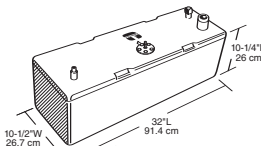

Part No. Model No. Description / Dimensions
640010 TP12L 11 gallons / 41.6 liters
24-1/2" L x 18-1/2" W x 7" H

Part No. Model No. Description / Dimensions
640020 TP12T 11.5 gallons / 43.5 liters
20" L x 14-1/4" W x 11-1/2" H

Part No. Model No. Description / Dimensions
640030 TP18L 16.5 gallons / 62.5 liters
36" L x 18" W x 7" H

Part No. Model No. Description / Dimensions
640040 TP18T 18 gallons / 68.1 liters
26" L x 15-3/4" W x 11-1/2" H

Part No. Model No. Description / Dimensions
640058 TP18G 18 gallons / 68.1 liters
58-1/4" L x 6" W x 14-3/4" H

Part No. Model No. Description / Dimensions
640062 TP18S 18 gallons / 68.1 liters
26" L x 11-3/4" W x 16" H

Allow 4-1/2" for fittings

Part No. Model No. Description / Dimensions
 640064 TP30V "V" bottom 29 gallons / 109.1 liters
 63-3/8" L x 22-1/2" W x 8" H

Allow 4-1/2" for fittings

Part No. Model No. Description / Dimensions
 640067 TP29V "V" bottom 29 gallons / 109.1 liters
 43" L x 25-3/4" W x 8-3/4" H