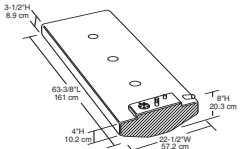

Part No. Model No. Description / Dimensions
 640051 TP25L 23 gallons / 87.1 liters
 47" L x 18" W x 7-1/4" H

Part No. Model No. Description / Dimensions
 640050 TP24T 24 gallons / 90.8 liters
 36" L x 16" W x 11-1/2" H

Part No. Model No. Description / Dimensions
 640053 TP25TT Starboard side withdrawal 25 gallons / 94.6 liters / 5" W @ bottom, 51" L x 9" W @ top x 17-3/4" H

Part No. Model No. Description / Dimensions
 640066 TP25TTP Port side withdrawal 25 gallons / 94.6 liters / 5" W @ bottom, 51" L x 9" W @ top x 17-3/4" H

Part No. Model No. Description / Dimensions
 640063 TP27S 27 gallons / 102.2 liters
 36" L x 12" W x 16" H

Allow 4-1/2" for fittings

Part No. Model No. Description / Dimensions
 640068 TP30BV "V" bottom 23 gallons / 87.1 liters
 63-1/2" L x 22-1/4" W x 7" H

Allow 4-1/2" for fittings

Part No. Model No. Description / Dimensions
 640064 TP30V "V" bottom 29 gallons / 109.1 liters
 63-3/8" L x 22-1/2" W x 8" H

Allow 4-1/2" for fittings

Part No. Model No. Description / Dimensions
 640067 TP29V "V" bottom 29 gallons / 109.1 liters
 43" L x 25-3/4" W x 8-3/4" H