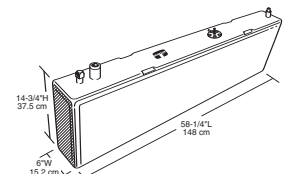

Part No. Model No. Description / Dimensions
640059 TP12SC 12 gallons / 45.4 liters
32" L x 10-1/2" W x 10-1/4" H

Part No. Model No. Description / Dimensions
640060 TP12S 12 gallons / 45.4 liters
18" L x 11-3/4" W x 16-3/4" H

Part No. Model No. Description / Dimensions
640030 TP18L 16.5 gallons / 62.5 liters
36" L x 18" W x 7" H

Part No. Model No. Description / Dimensions
640040 TP18T 18 gallons / 68.1 liters
26" L x 15-3/4" W x 11-1/2" H

Part No. Model No. Description / Dimensions
640052 TP18TT **Starboard side** (shown) withdrawal
18 gallons / 68.1 liters / 5" W @ bottom,
38-3/4" L x 8-1/4" W @ top x 17-1/2" H

640065 TP18TTP

Port side withdrawal
18 gallons / 68.1 liters / 5" W @ bottom,
38-3/4" L x 8-1/4" W @ top x 17-1/2" H

Part No. Model No. Description / Dimensions
640058 TP18G 18 gallons / 68.1 liters
58-1/4" L x 6" W x 14-3/4" H

Part No. Model No. Description / Dimensions
640062 TP18S 18 gallons / 68.1 liters
26" L x 11-3/4" W x 16" H