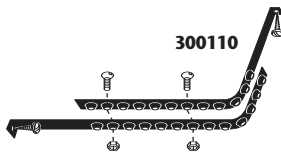

Part No. Model No. Description / Dimensions
 640063 TP27S 27 gallons / 102.2 liters
 36" L x 12" W x 16" H

Allow 4-1/2" for fittings

Part No. Model No. Description / Dimensions
 640068 TP30BV "V" bottom 23 gallons / 87.1 liters
 63-1/2" L x 22-1/4" W x 7" H

Allow 4-1/2" for fittings

Part No. Model No. Description / Dimensions
 640064 TP30V "V" bottom 29 gallons / 109.1 liters
 63-3/8" L x 22-1/2" W x 8" H

Allow 4-1/2" for fittings

Part No. Model No. Description / Dimensions
 640067 TP29V "V" bottom 29 gallons / 109.1 liters
 43" L x 25-3/4" W x 8-3/4" H

Part No. Model No. Description / Dimensions
 640056 TP36G90 36 gallons / 136.3 liters
 68-3/4" L x 16" W x 8-1/4" H

Part No. Model No. Description / Dimensions
 640057 TP50N 50 gallons / 189.3 liters
 45" L x 12-1/2" W x 22" H

Below Deck Tank Accessories

300090

300110

Part No. Model No. Description
 300090 625HDC Hold down clamps (TP12L, TP12T, TP18L, TP18T, TP24T tanks)
 300110 654TCI Tank cradle, all TP series tanks

Part No. Model No. Description
 300150 723TIK Tank installation kit
 040050 117TGD Tank grounding device