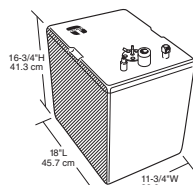

Part No. Model No. Description / Dimensions
640010 TP12L 11 gallons / 41.6 liters
24-1/2" L x 18-1/2" W x 7" H

Part No. Model No. Description / Dimensions
640020 TP12T 11.5 gallons / 43.5 liters
20" L x 14-1/4" W x 11-1/2" H

Part No. Model No. Description / Dimensions
640059 TP12SC 12 gallons / 45.4 liters
32" L x 10-1/2" W x 10-1/4" H

Part No. Model No. Description / Dimensions
640060 TP12S 12 gallons / 45.4 liters
18" L x 11-3/4" W x 16-3/4" H

Part No. Model No. Description / Dimensions
640030 TP18L 16.5 gallons / 62.5 liters
36" L x 18" W x 7" H

Part No. Model No. Description / Dimensions
640040 TP18T 18 gallons / 68.1 liters
26" L x 15-3/4" W x 11-1/2" H

Part No. Model No. Description / Dimensions
640058 TP18G 18 gallons / 68.1 liters
58-1/4" L x 6" W x 14-3/4" H

Part No. Model No. Description / Dimensions
640062 TP18S 18 gallons / 68.1 liters
26" L x 11-3/4" W x 16" H