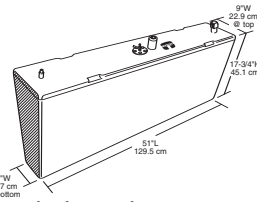

Part No. Model No. Description / Dimensions
640055 TP18C 18 gallons / 68.1 liters
18-1/2" L x 14" W x 18" H

Part No. Model No. Description / Dimensions
640061 TP18SC 18 gallons / 68.1 liters
46-3/4" L x 10-1/4" W x 10" H

Below Deck Plastic Fuel Tanks

100% individually tested for quality! Meets & exceeds industry standards (ABYC, USCG, CE, ISO)

Part No. Model No. Description / Dimensions
 640054 TP18D 18.25 gallons / 69.1 liters
 18-3/4" L x 18-1/4" W x 14" H

Part No. Model No. Description / Dimensions
 640051 TP25L 23 gallons / 87.1 liters
 47" L x 18" W x 7-1/4" H

Part No. Model No. Description / Dimensions
 640050 TP24T 24 gallons / 90.8 liters
 36" L x 16" W x 11-1/2" H

Part No. Model No. Description / Dimensions
 640053 TP25TT Starboard side withdrawal 25 gallons / 94.6 liters / 5" W @ bottom, 51" L x 9" W @ top x 17-3/4" H

Part No. Model No. Description / Dimensions
 640066 TP25TTP Port side withdrawal 25 gallons / 94.6 liters / 5" W @ bottom, 51" L x 9" W @ top x 17-3/4" H