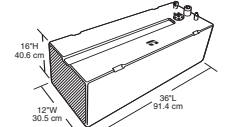

Part No. Model No. Description / Dimensions
 640051 TP25L 23 gallons / 87.1 liters
 47" L x 18" W x 7-1/4" H

Part No. Model No. Description / Dimensions
 640050 TP24T 24 gallons / 90.8 liters
 36" L x 16" W x 11-1/2" H

Part No. Model No. Description / Dimensions
 640053 TP25TT Starboard side withdrawal 25 gallons / 94.6 liters / 5" W @ bottom, 51" L x 9" W @ top x 17-3/4" H

Part No. Model No. Description / Dimensions
 640066 TP25TTP Port side withdrawal 25 gallons / 94.6 liters / 5" W @ bottom, 51" L x 9" W @ top x 17-3/4" H

Part No. Model No. Description / Dimensions
 640063 TP27S 27 gallons / 102.2 liters
 36" L x 12" W x 16" H

Allow 4-1/2" for fittings

Part No. Model No. Description / Dimensions
 640068 TP30BV "V" bottom 23 gallons / 87.1 liters
 63-1/2" L x 22-1/4" W x 7" H

Allow 4-1/2" for fittings

Part No. Model No. Description / Dimensions
 640064 TP30V "V" bottom 29 gallons / 109.1 liters
 63-3/8" L x 22-1/2" W x 8" H

Allow 4-1/2" for fittings

Part No. Model No. Description / Dimensions
 640067 TP29V "V" bottom 29 gallons / 109.1 liters
 43" L x 25-3/4" W x 8-3/4" H