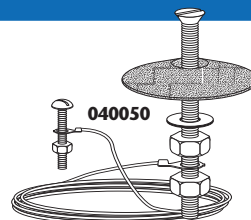

Allow 4-1/2" for fittings

Part No. Model No. Description / Dimensions
 640064 TP30V "V" bottom 29 gallons / 109.1 liters
 63-3/8" L x 22-1/2" W x 8" H

Allow 4-1/2" for fittings

Part No. Model No. Description / Dimensions
 640067 TP29V "V" bottom 29 gallons / 109.1 liters
 43" L x 25-3/4" W x 8-3/4" H

Part No. Model No. Description / Dimensions
 640056 TP36G90 36 gallons / 136.3 liters
 68-3/4" L x 16" W x 8-1/4" H

Part No. Model No. Description / Dimensions
 640057 TP50N 50 gallons / 189.3 liters
 45" L x 12-1/2" W x 22" H

Below Deck Tank Accessories

300090

300110

Part No. Model No. Description
 300090 625HDC Hold down clamps (TP12L, TP12T, TP18L, TP18T, TP24T tanks)
 300110 654TCI Tank cradle, all TP series tanks

Part No. Model No. Description
 300150 723TIK Tank installation kit
 040050 117TGD Tank grounding device