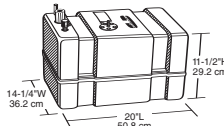

Below Deck Plastic Fuel Tanks

100% individually tested for quality! Meets & exceeds industry standards (ABYC, USCG, CE, ISO)

Each fuel tank is equipped with our state-of-the-art electrical sending unit that is compatible with 35-240 ohm industry standard dash mounted gauges. Vent boss is barbed to provide a secure hose fit. A female, 1/4" NPT 90° withdrawal rotates 360° to aid during installation of fuel hose. It is recommended that 3% to 5% expansion areas be allotted in all directions when installing tank.

Part No. Model No. Description / Dimensions
640010 TP12L 11 gallons / 41.6 liters
24-1/2" L x 18-1/2" W x 7" H

Part No. Model No. Description / Dimensions
640020 TP12T 11.5 gallons / 43.5 liters
20" L x 14-1/4" W x 11-1/2" H

Part No. Model No. Description / Dimensions
 640063 TP27S 27 gallons / 102.2 liters
 36" L x 12" W x 16" H

Allow 4-1/2" for fittings

Part No. Model No. Description / Dimensions
 640068 TP30BV "V" bottom 23 gallons / 87.1 liters
 63-1/2" L x 22-1/4" W x 7" H

Allow 4-1/2" for fittings

Part No. Model No. Description / Dimensions
 640064 TP30V "V" bottom 29 gallons / 109.1 liters
 63-3/8" L x 22-1/2" W x 8" H

Allow 4-1/2" for fittings

Part No. Model No. Description / Dimensions
 640067 TP29V "V" bottom 29 gallons / 109.1 liters
 43" L x 25-3/4" W x 8-3/4" H