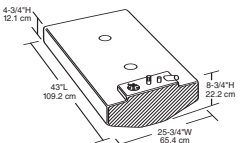

Part No. Model No. Description / Dimensions
 640053 TP25TT Starboard side withdrawal 25 gallons / 94.6 liters / 5" W @ bottom, 51" L x 9" W @ top x 17-3/4" H

Part No. Model No. Description / Dimensions
 640066 TP25TTP Port side withdrawal 25 gallons / 94.6 liters / 5" W @ bottom, 51" L x 9" W @ top x 17-3/4" H

Part No. Model No. Description / Dimensions
 640063 TP27S 27 gallons / 102.2 liters
 36" L x 12" W x 16" H

Allow 4-1/2" for fittings

Part No. Model No. Description / Dimensions
 640068 TP30BV "V" bottom 23 gallons / 87.1 liters
 63-1/2" L x 22-1/4" W x 7" H

Allow 4-1/2" for fittings

Part No. Model No. Description / Dimensions
 640064 TP30V "V" bottom 29 gallons / 109.1 liters
 63-3/8" L x 22-1/2" W x 8" H

Allow 4-1/2" for fittings

Part No. Model No. Description / Dimensions
 640067 TP29V "V" bottom 29 gallons / 109.1 liters
 43" L x 25-3/4" W x 8-3/4" H

Part No. Model No. Description / Dimensions
 640056 TP36G90 36 gallons / 136.3 liters
 68-3/4" L x 16" W x 8-1/4" H

Part No. Model No. Description / Dimensions
 640057 TP50N 50 gallons / 189.3 liters
 45" L x 12-1/2" W x 22" H