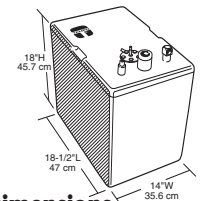

Part No. Model No. Description / Dimensions
640030 TP18L 16.5 gallons / 62.5 liters
36" L x 18" W x 7" H

Part No. Model No. Description / Dimensions
640040 TP18T 18 gallons / 68.1 liters
26" L x 15-3/4" W x 11-1/2" H

Part No. Model No. Description / Dimensions
640052 TP18TT **Starboard side** (shown) withdrawal
18 gallons / 68.1 liters / 5" W @ bottom,
38-3/4" L x 8-1/4" W @ top x 17-1/2" H

640065 TP18TTP

Port side withdrawal
18 gallons / 68.1 liters / 5" W @ bottom,
38-3/4" L x 8-1/4" W @ top x 17-1/2" H

Part No. Model No. Description / Dimensions
640058 TP18G 18 gallons / 68.1 liters
58-1/4" L x 6" W x 14-3/4" H

Part No. Model No. Description / Dimensions
640062 TP18S 18 gallons / 68.1 liters
26" L x 11-3/4" W x 16" H

Part No. Model No. Description / Dimensions
640055 TP18C 18 gallons / 68.1 liters
18-1/2" L x 14" W x 18" H

Part No. Model No. Description / Dimensions
640061 TP18SC 18 gallons / 68.1 liters
46-3/4" L x 10-1/4" W x 10" H