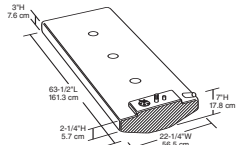

Part No. Model No. Description / Dimensions
 640051 TP25L 23 gallons / 87.1 liters
 47" L x 18" W x 7-1/4" H

Part No. Model No. Description / Dimensions
 640050 TP24T 24 gallons / 90.8 liters
 36" L x 16" W x 11-1/2" H

Part No. Model No. Description / Dimensions
 640053 TP25TT Starboard side withdrawal 25 gallons / 94.6 liters / 5" W @ bottom, 51" L x 9" W @ top x 17-3/4" H

Part No. Model No. Description / Dimensions
 640066 TP25TTP Port side withdrawal 25 gallons / 94.6 liters / 5" W @ bottom, 51" L x 9" W @ top x 17-3/4" H

Part No. Model No. Description / Dimensions
 640063 TP27S 27 gallons / 102.2 liters
 36" L x 12" W x 16" H

Allow 4-1/2" for fittings

Part No. Model No. Description / Dimensions
 640068 TP30BV "V" bottom 23 gallons / 87.1 liters
 63-1/2" L x 22-1/4" W x 7" H

Allow 4-1/2" for fittings

Part No. Model No. Description / Dimensions
 640064 TP30V "V" bottom 29 gallons / 109.1 liters
 63-3/8" L x 22-1/2" W x 8" H

Allow 4-1/2" for fittings

Part No. Model No. Description / Dimensions
 640067 TP29V "V" bottom 29 gallons / 109.1 liters
 43" L x 25-3/4" W x 8-3/4" H