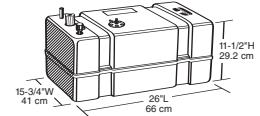

Part No. Model No. Description / Dimensions
640010 TP12L 11 gallons / 41.6 liters
24-1/2" L x 18-1/2" W x 7" H

Part No. Model No. Description / Dimensions
640020 TP12T 11.5 gallons / 43.5 liters
20" L x 14-1/4" W x 11-1/2" H

Part No. Model No. Description / Dimensions
640059 TP12SC 12 gallons / 45.4 liters
32" L x 10-1/2" W x 10-1/4" H

Part No. Model No. Description / Dimensions
640060 TP12S 12 gallons / 45.4 liters
18" L x 11-3/4" W x 16-3/4" H

Part No. Model No. Description / Dimensions
640030 TP18L 16.5 gallons / 62.5 liters
36" L x 18" W x 7" H

Part No. Model No. Description / Dimensions
640040 TP18T 18 gallons / 68.1 liters
26" L x 15-3/4" W x 11-1/2" H

Part No. Model No. Description / Dimensions
640052 TP18TT **Starboard side** (shown) withdrawal
18 gallons / 68.1 liters / 5" W @ bottom,
38-3/4" L x 8-1/4" W @ top x 17-1/2" H

640065 TP18TTP

Port side withdrawal
18 gallons / 68.1 liters / 5" W @ bottom,
38-3/4" L x 8-1/4" W @ top x 17-1/2" H